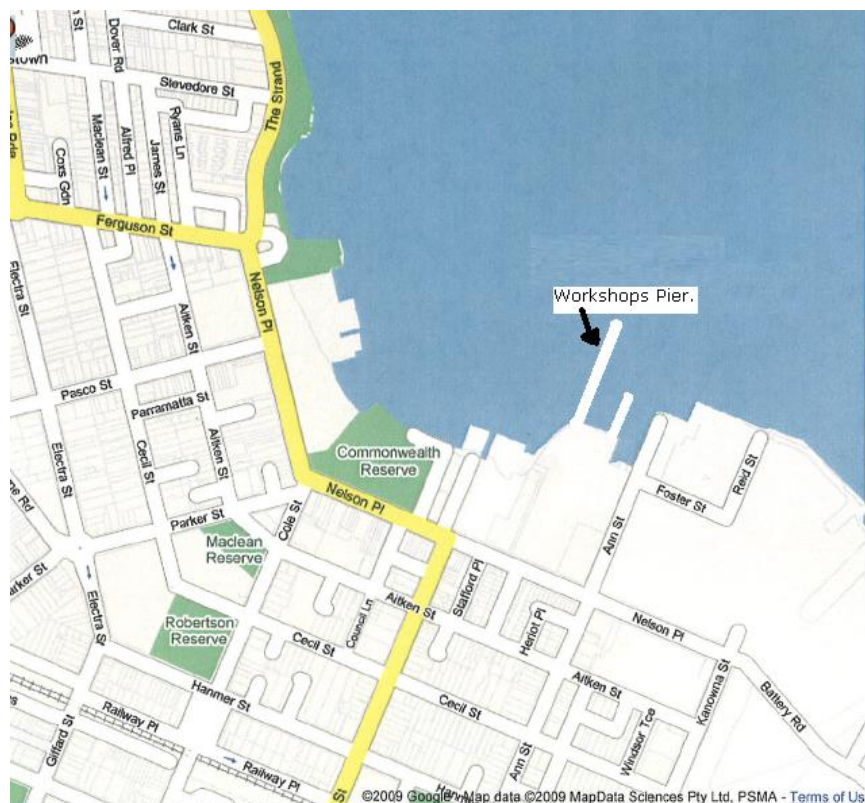

PROUDLY
SPONSORED
BY:

Supported by
**Government of
South Australia**

HOTEL
Cafe
COMMUNITY PROJECTS

Y
variety
challenge yourself!