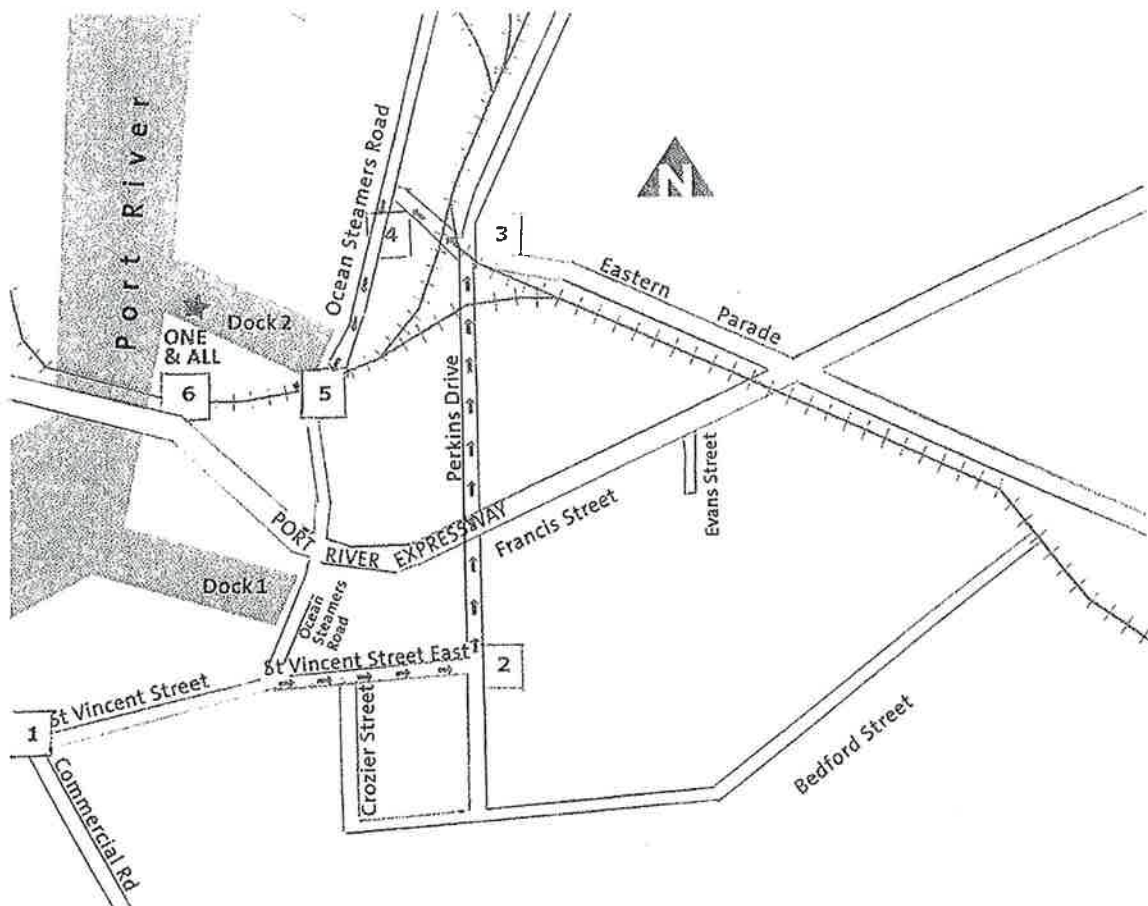

## Directions to STV One & All – Dock 2 Port Adelaide

- Travelling from the City via Port Road, you will come to the intersection of St Vincent Street and Commercial Road. (1)
- Keep in the far right hand lane and turn right into St Vincent Street.
- Travel down St Vincent Street until you come to a set of traffic lights and then turn left. (2)
- Stay in the far left hand lane and go straight across the next set of traffic lights at Francis Street and continue on to the traffic lights at Eastern Parade.
- Turn left at Eastern Parade. (3)
- At Ocean Steamers Road do a sharp turn left. (4)
- Follow the road around to the right alongside the new railway line (5) and then veer right across to the car park where you will see the One and All berthed alongside. (6)